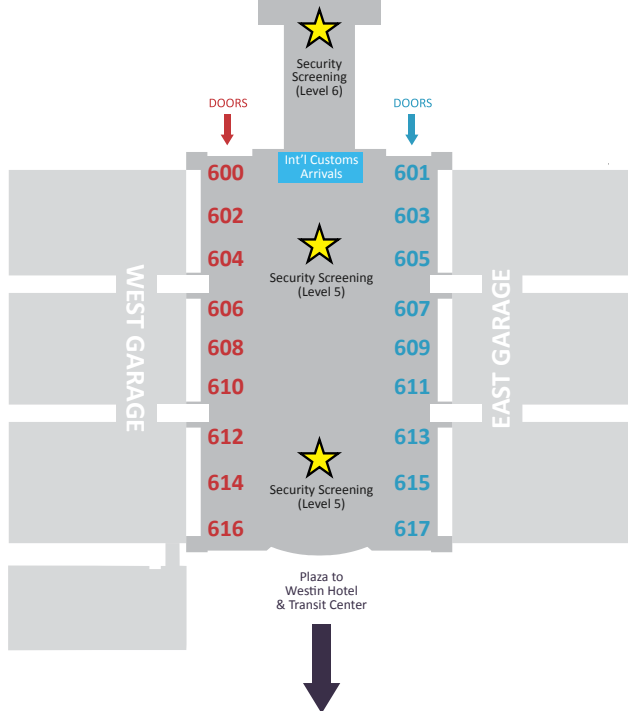

AIRLINE LOCATIONS AT DEN

● International Gates

Terminal West	
Airline	Door #
AeroMexico	602
Air Canada	602
Alaska	604
American	604
British Airways	600
Denver Air Connection	602
Elite Airways	602
Icelandair	602
Lufthansa	602
PenAir	602
Sun Country	602
United	606 - 616
Volaris	600

Terminal East	
Airline	Door #
Boutique Air	605
Delta	617
Frontier	601 - 603
Great Lakes	605
JetBlue	607
Southwest	611 - 613
Spirit	605
Virgin America	605