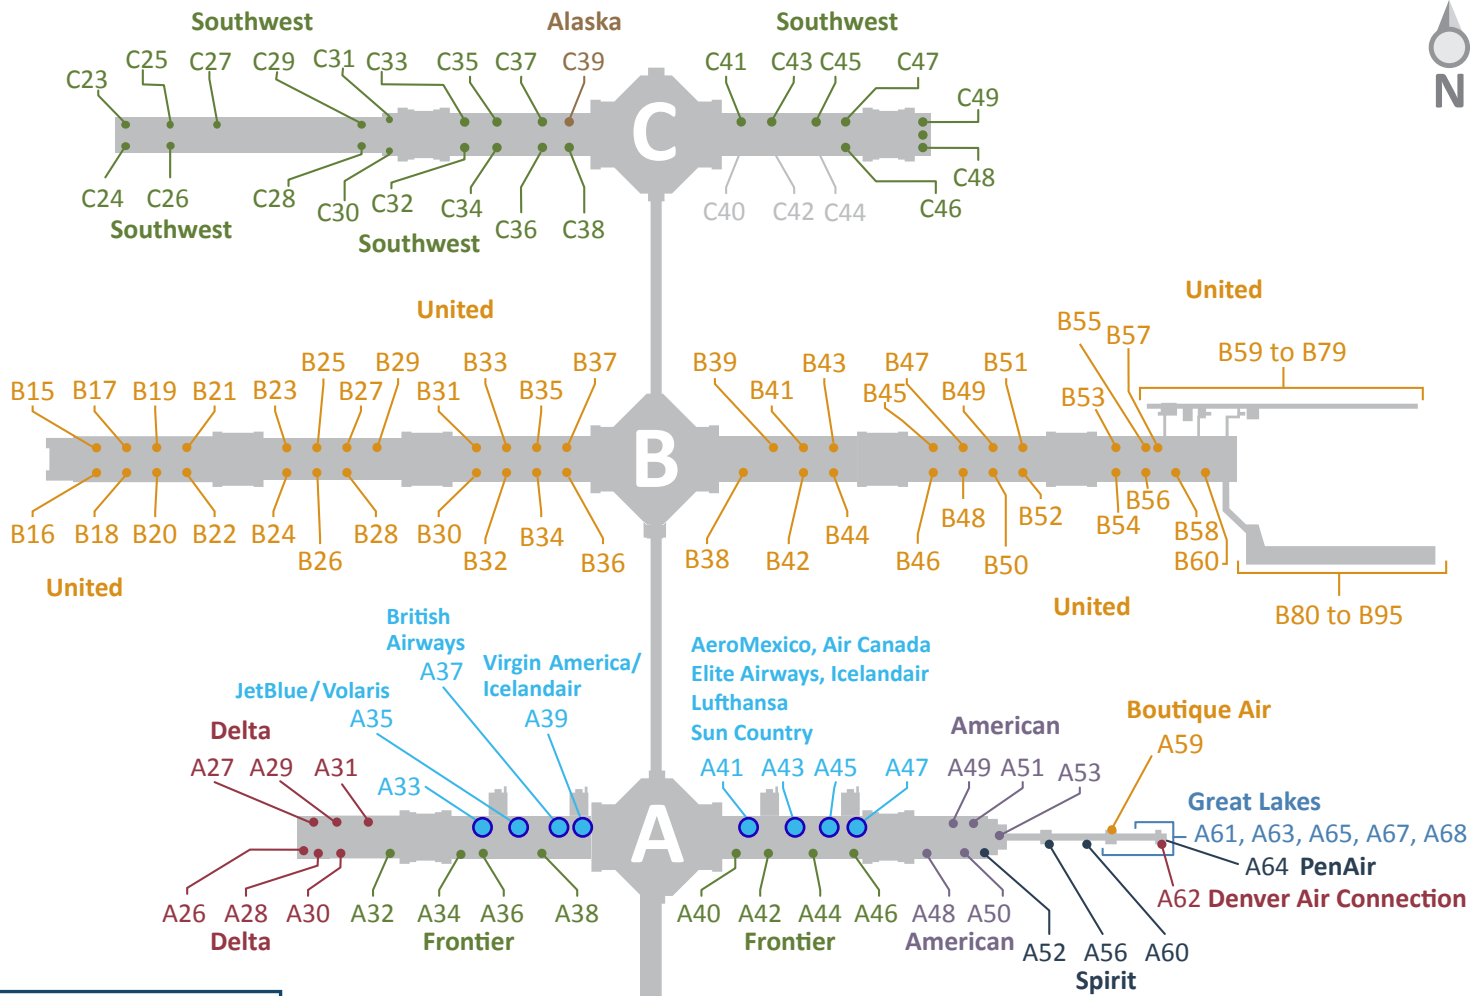

AIRLINE LOCATIONS AT DEN

● International Gates

Terminal West	
Airline	Door #
AeroMexico	602
Air Canada	602
Alaska	604
American	604
British Airways	600
Denver Air Connection	602
Elite Airways	602
Icelandair	602
Lufthansa	602
PenAir	602
Sun Country	602
United	606 - 616
Volaris	600

Terminal East	
Airline	Door #
Boutique Air	605
Delta	617
Frontier	601 - 603
Great Lakes	605
JetBlue	607
Southwest	611 - 613
Spirit	605
Virgin America	605